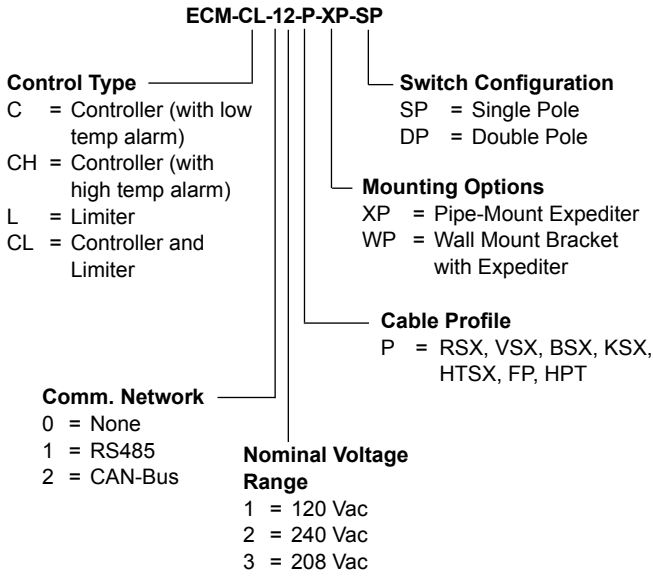

PRODUCT SPECIFICATIONS

TraceNet™ ECM™

ELECTRONIC CONTROL MODULE

PRODUCT REFERENCE LEGEND

TYPICAL WIRING DIAGRAM (for controller with limiter)